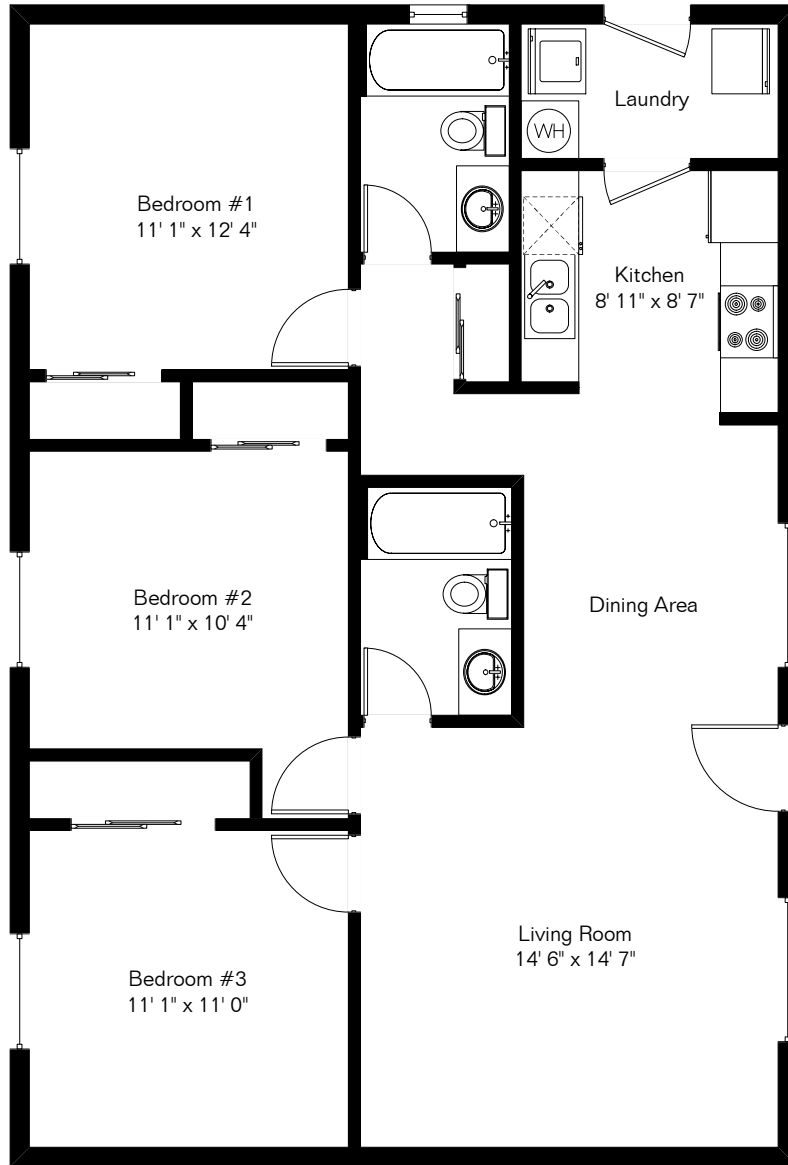

The square footages and room size information are deemed to be reliable but are not guaranteed and should be independently verified. This drawing is for marketing purposes only.

1439 E Elm St Unit 2

Living Area 1,102 Sq Ft

Site Visit August 2022

Copyright 2022 Floor Plans First! LLC
All Rights Reserved.

Floor Plans *First!* LLC
See the Floor Plan First™

FloorPlansFirst.com™
(520) 881-1500